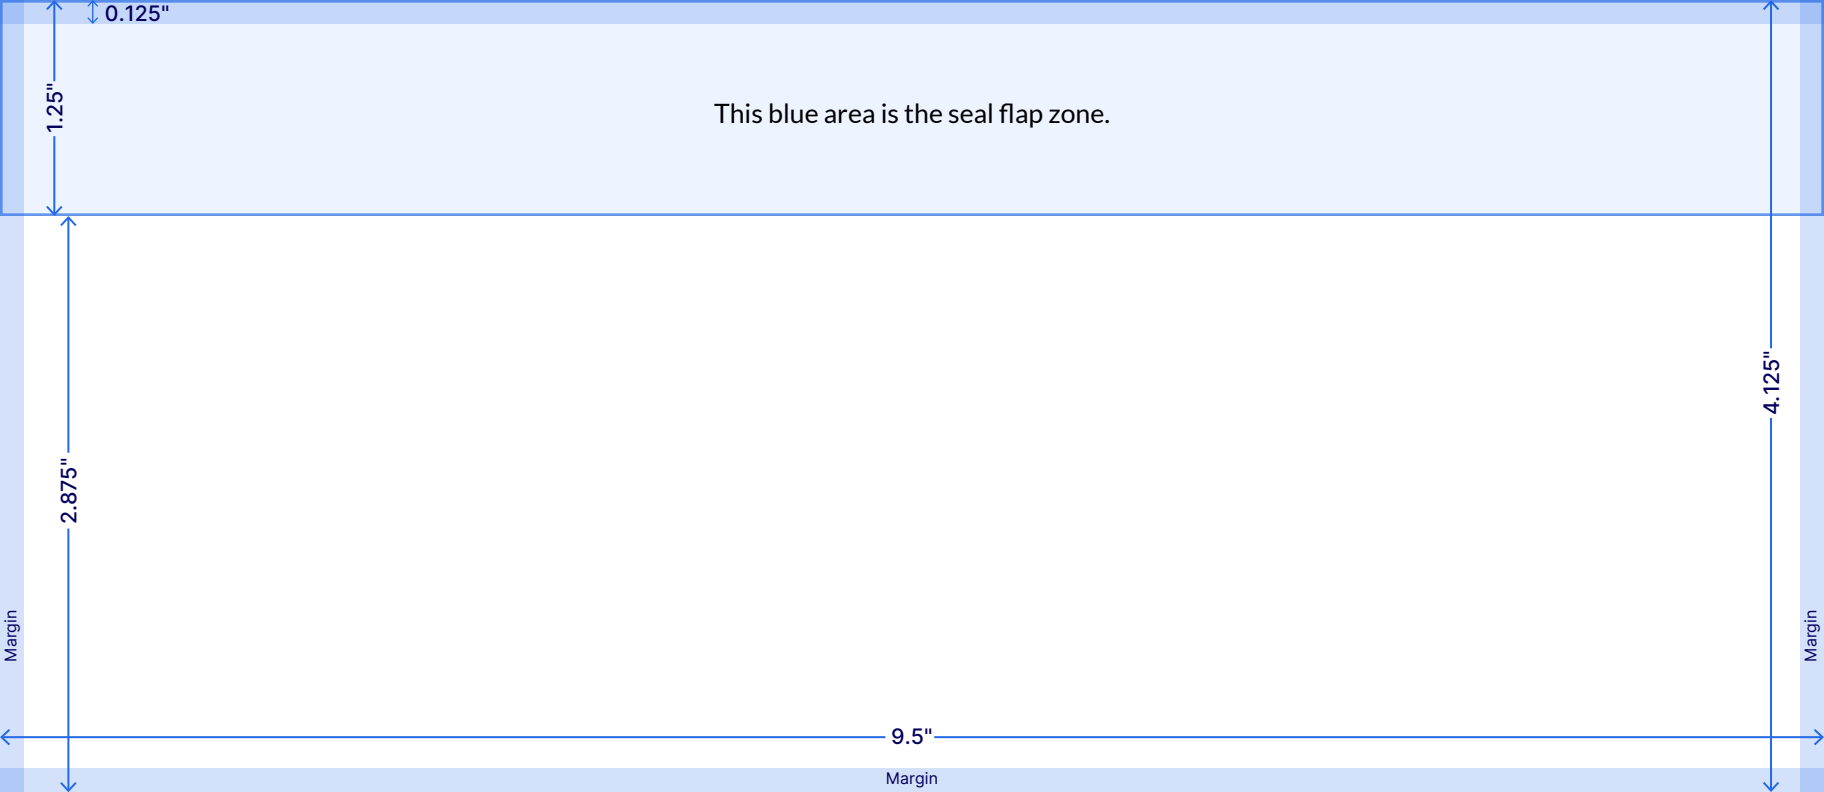

Postage Zone

No artwork or ink in this zone

This red area is the envelope window zone.
No artwork or ink in this zone.

Important Notes

- Extend background to the document edge
- Keep all text and important design elements at least 0.125" from all document edges - within the margin.
- **Resolution:** 300 DPI minimum; 600 DPI recommended for high-quality printing.
- **Color Mode:** CMYK format recommended for accurate color reproduction.

This blue area is the seal flap zone.

Margin

Margin

9.5"

Margin

1.25"

2.875"

4.125"